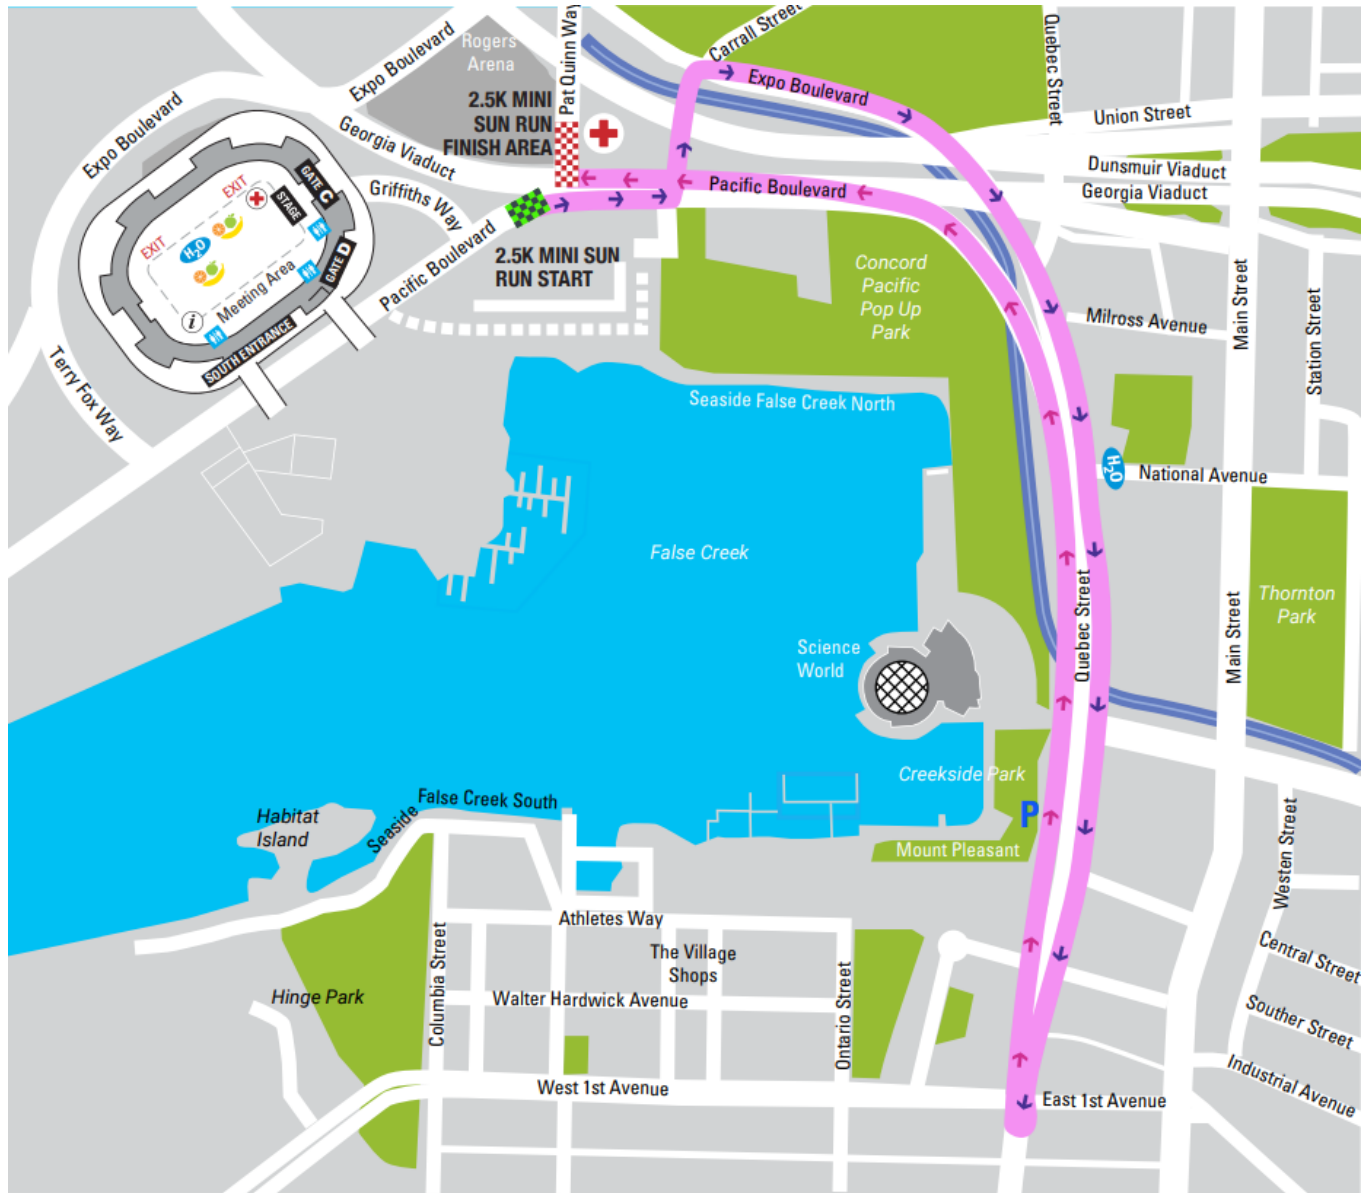

Route:

The Sun Run begins at Georgia and Thurlow, continues west on Georgia to Denman, south on Denman to Beach Ave., southeast on Beach to Pacific, south over the Burrard Bridge, south on Burrard to 3rd Ave, east on 3rd to Fir, south on Fir to 4th Ave, east on 4th to 6th Ave, east on 6th Ave under the Cambie Bridge to 3rd Ave, east onto 3rd Ave to Columbia, South on Columbia St. to 6th Ave, east on 6th Ave to Quebec St., North on Quebec St. to Terminal and continue on Pacific BLVD to Griffiths Way to finish.

Howe/Hornby/Burrard

- Closed from Dunsmuir to Robson 5:00 a.m. – 11:00 a.m.

Denman

- Denman – Georgia to Beach Ave 8:00 a.m. – 11:00 a.m.

Beach Avenue

- Davie to Jervis 8:00 a.m. – 11:30 a.m.

Pacific St

- Jervis to Burrard 8:00 a.m. – 11:30 a.m.

W 4th Avenue/W 6th Avenue

- Pine to Cambie 8:30 a.m. – 12 noon

West 3rd Ave

- 2nd Ave to Columbia 8:30 a.m. – 12:30 p.m.

Columbia

- From 3rd to 6th Ave 8:30 a.m. – 1:00 p.m.

6th Ave

- From Columbia to Quebec 8:30 a.m. – 1:00 p.m.

- exit ramp to Pacific Blvd eastbound 5:00 a.m. – 1:30 p.m.

Sunday, April 21, 2024, Mini Sun Run 2.5k Course Map – 8am

MINI SUN RUN – Road Closures

- Pacific Blvd – from Nelson to Carrall
- Pacific Blvd – from Pat Quin Way to Quebec
- Quebec – from National to Prior
- Pat Quin Way – from Expo Blvd to Pacific Blvd
- Carrall – from Keefer to Pacific Blvd
- Carrall- From Expo to Pacific Blvd
- Expo Blvd – from Quebec to Pat Quinn Way