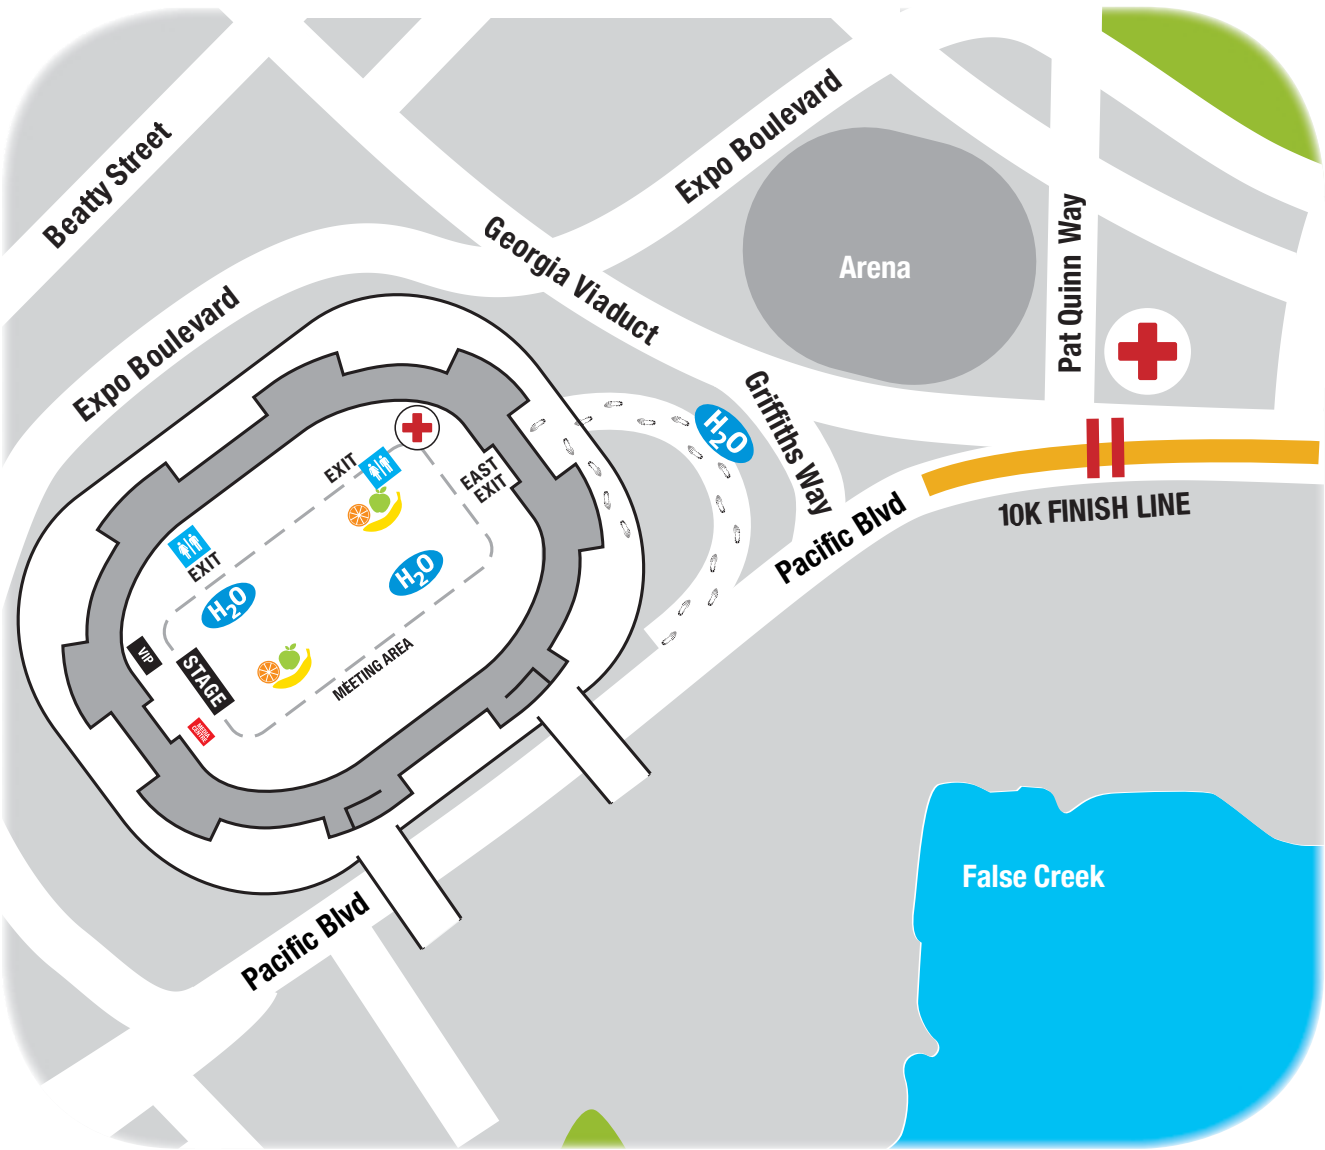

FINISH AREA & POST-RACE MAP

PRESENTED BY

LEGEND

-  Water Station
-  First Aid Station
-  Fruit Stands
-  Access to Post-Race festivities at BC Place Stadium
-  10K Course Route
-  Information