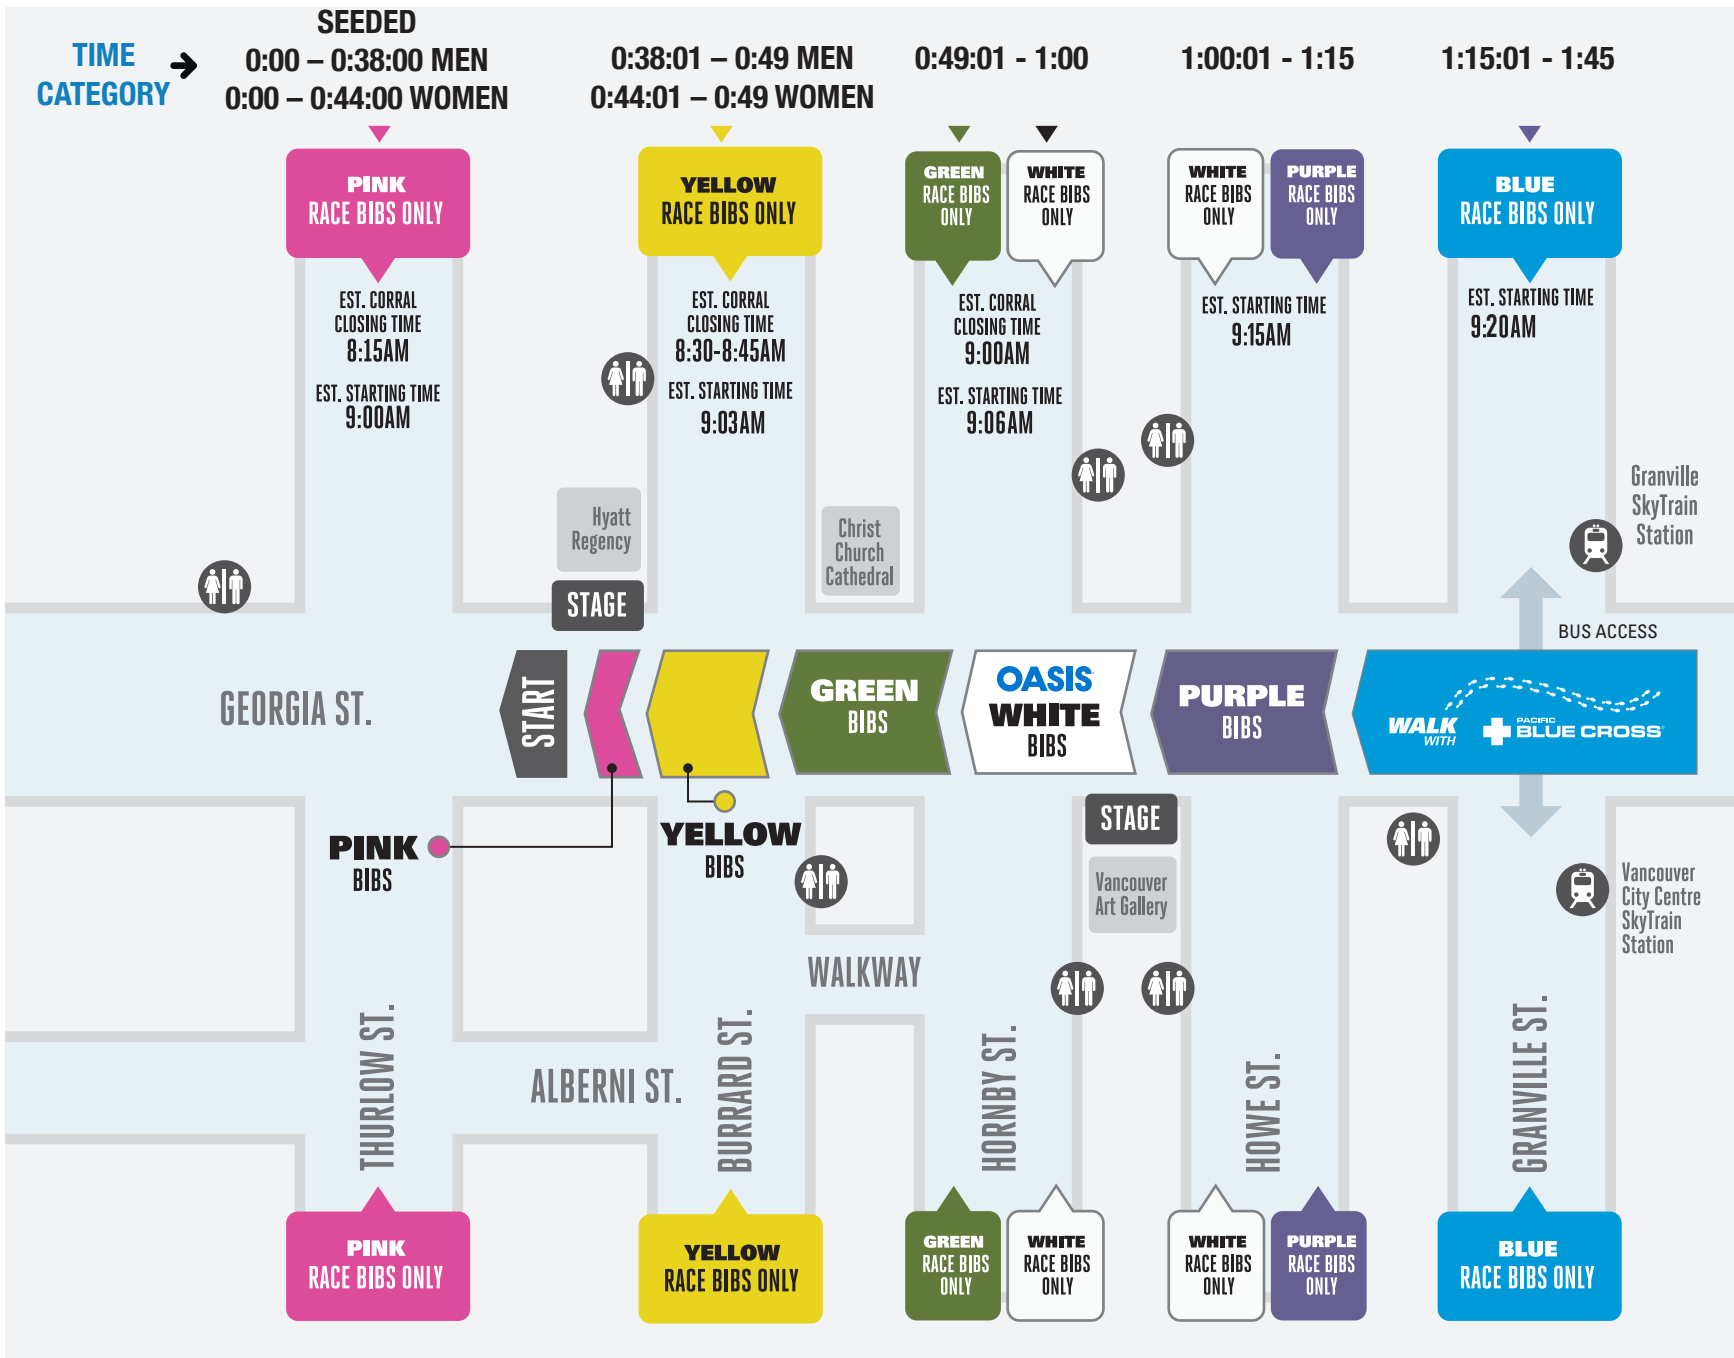

# START AREA MAP - 10K

VANCOUVER  
**SUN  
RUN**

PRESENTED BY

**HerbaLand**  
NATURALS

SKYTRAIN STATION  
 BUS ACCESS  
 WASHROOM  
 STAGE STAGE

**HerbaLand**  
NATURALS