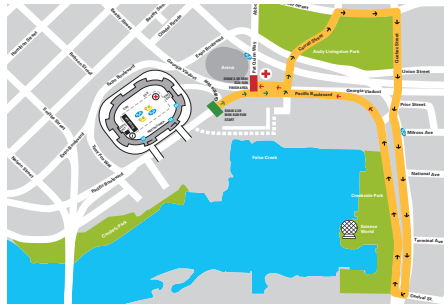

IMPORTANT ADVISORY

Sun Run road closures in effect SUNDAY, APRIL 16

Run begins at Georgia and Thurlow, continues west on Georgia to Denman, south on Denman to beach Ave, southeast on Beach to Pacific, south over the Burrard Bridge, south on Burrard to 3rd Ave, east on 3rd to Fir, south on Fir to 4th Ave, east on 4th to 6th Ave, east on 6th Ave under the Cambie Bridge to 3rd Ave, east, 3rd Ave to Columbia, South on Columbia St to 6th Ave, East on 6th Ave to Quebec Ave, North on Quebec Ave to Terminal and continue on Pacific BLVD to Griffiths way to finish.

EVENT TIMES: Mini Sun Run – 08:00

Competitive Wheelchairs – 08:40

Main Race – 09:00

Roads to re-open 13:30

START AREA: Georgia, from Seymour to Bute
FINISH AREA: Pacific Blvd – BC Place Stadium to Pat Quin Way

CLOSURES:

Georgia - from the Causeway to Pender	08:00 – 11:00
Denman - from Georgia to Beach Ave	08:00 – 11:00
Beach Ave – from Denman to Jervis	08:30 – 11:30
Pacific Ave - From Jervis to Hornby	08:30 – 11:30
Burrard St – Davie to the Burrard Bridge	08:00 to 11:30
Burrard Bridge – full closure	08:00 to 11:30

BURRARD BRIDGE – 08:00 hrs to 12:00 hrs

W 6th Ave East Exit	08:30 – 12:00
Burrard Street – Bridge to West 3rd	08:30 – 12:00
W 3rd Ave – Burrard to Fir	08:30 – 12:00
Fir St – W 3rd Ave to W 4th Ave	08:30 – 12:00
W 4th Ave/W 6th Ave –	08:30 – 12:30
Pine to 3rd & Alberta	
Cambie Bridge – Pacific Ave Exit ramp	05:00 – 13:30
Cambie Bridge – 6th Ave East	08:30 – 12:30
West 3rd Ave – 2nd Ave to Columbia	08:30 – 12:30
Columbia – From 3rd to 6th ave	08:30 – 13:00
6th Ave – From Columbia to Quebec	08:30 – 13:00
Quebec – From 6th to Terminal	08:30 – 13:30
Pacific Blvd – From Terminal to Griffiths Way	08:00 – 13:30