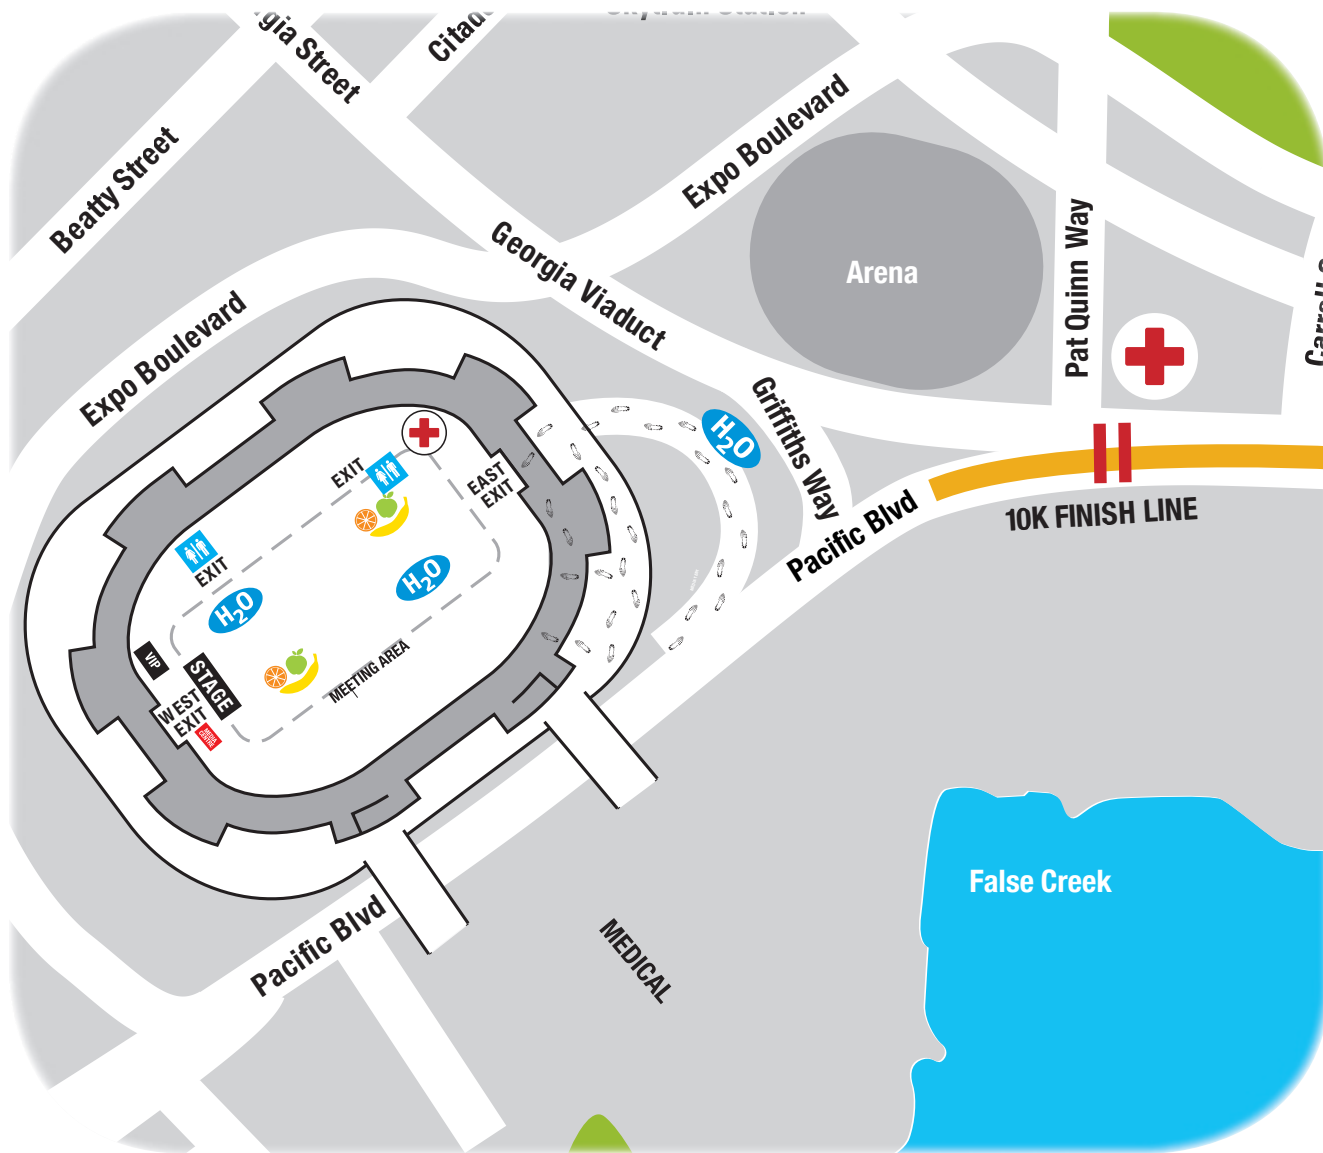

FINISH AREA & POST-RACE MAP

LEGEND

- Canadian Springs Water Station
- First Aid Station
- Fruit Stands
- Access to Post-Race festivities at BC Place Stadium
- 10K Course Route
- Information