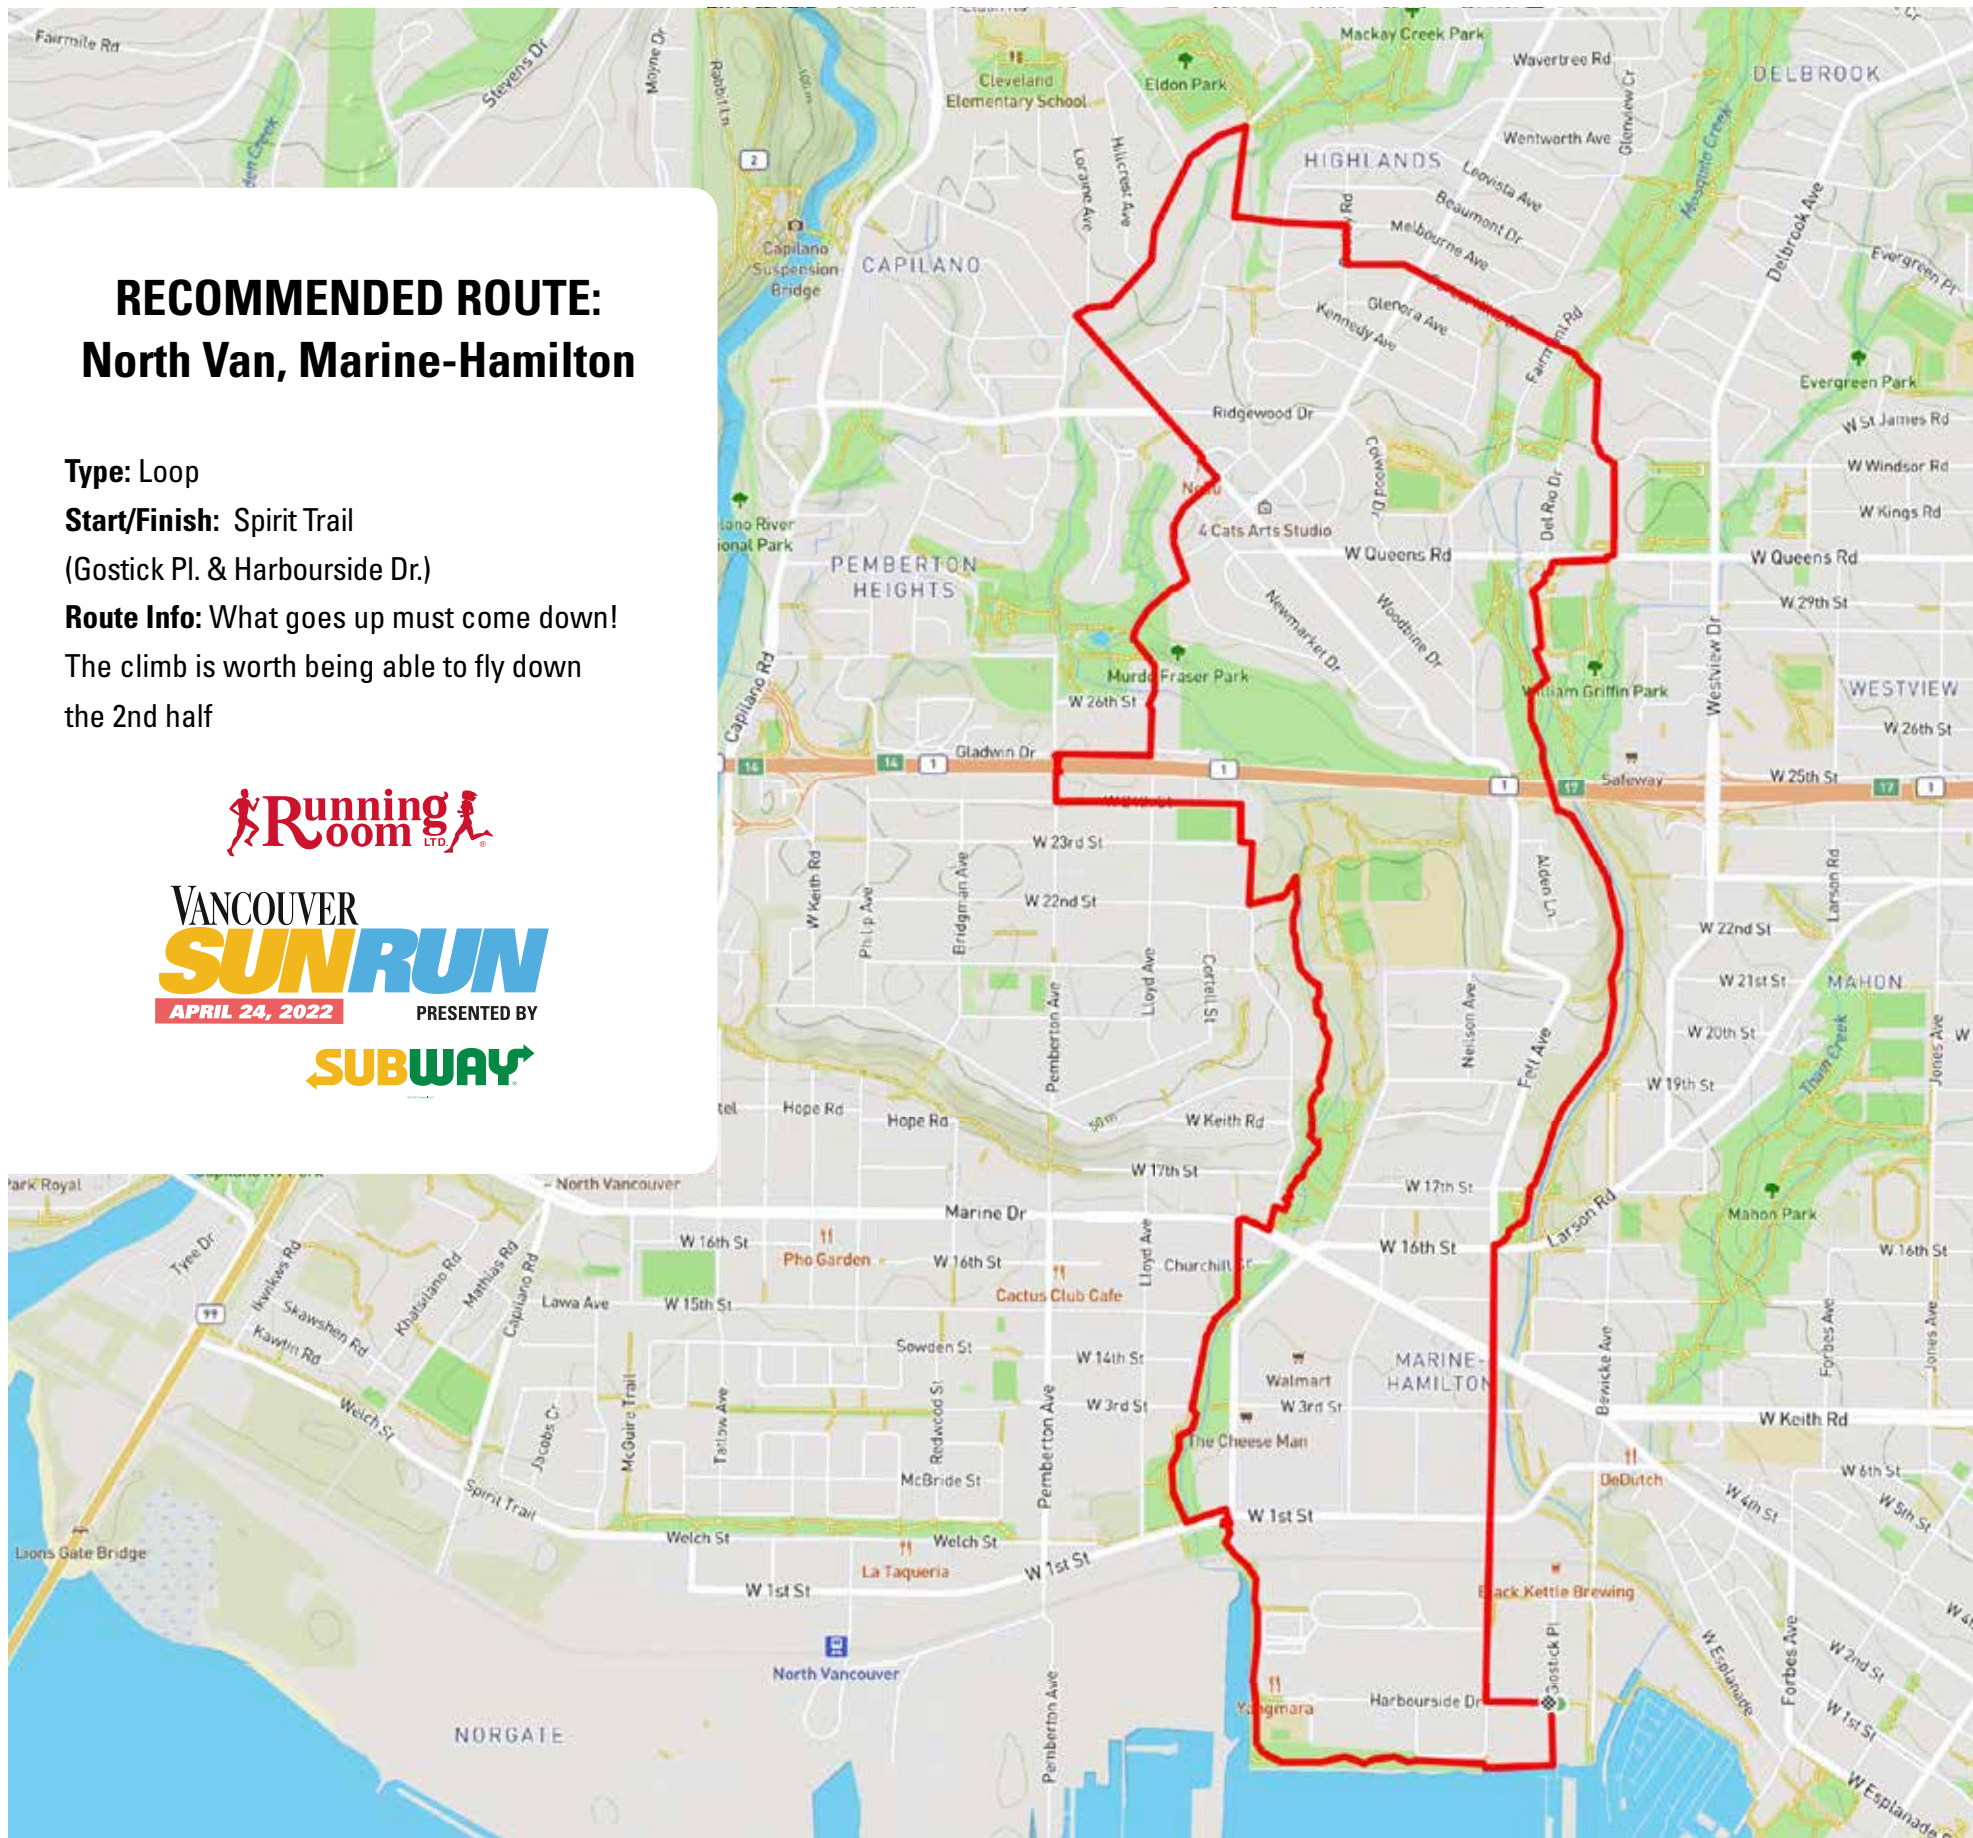

# NORTH VANCOUVER

10.4 km

Distance

145 m

Elevation gain