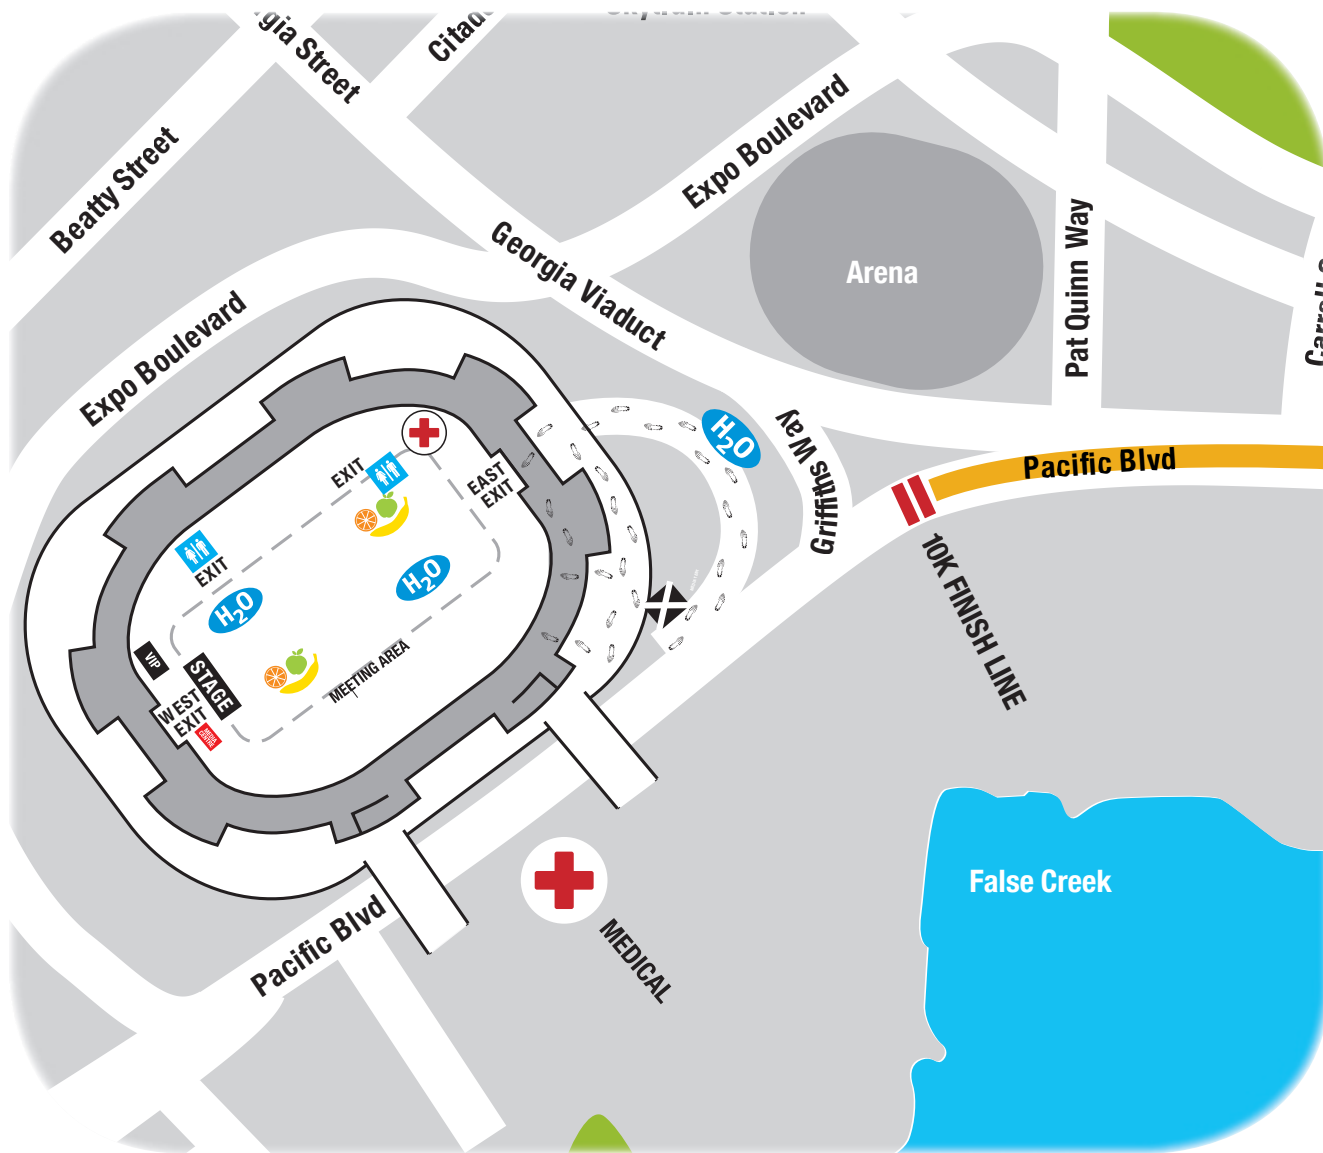

FINISH AREA & POST-RACE MAP

LEGEND

- Canadian Springs Water Station
- First Aid Station
- Fruit Stands
- Access to Post-Race festivities at BC Place Stadium
- 10K Course Route
- Information